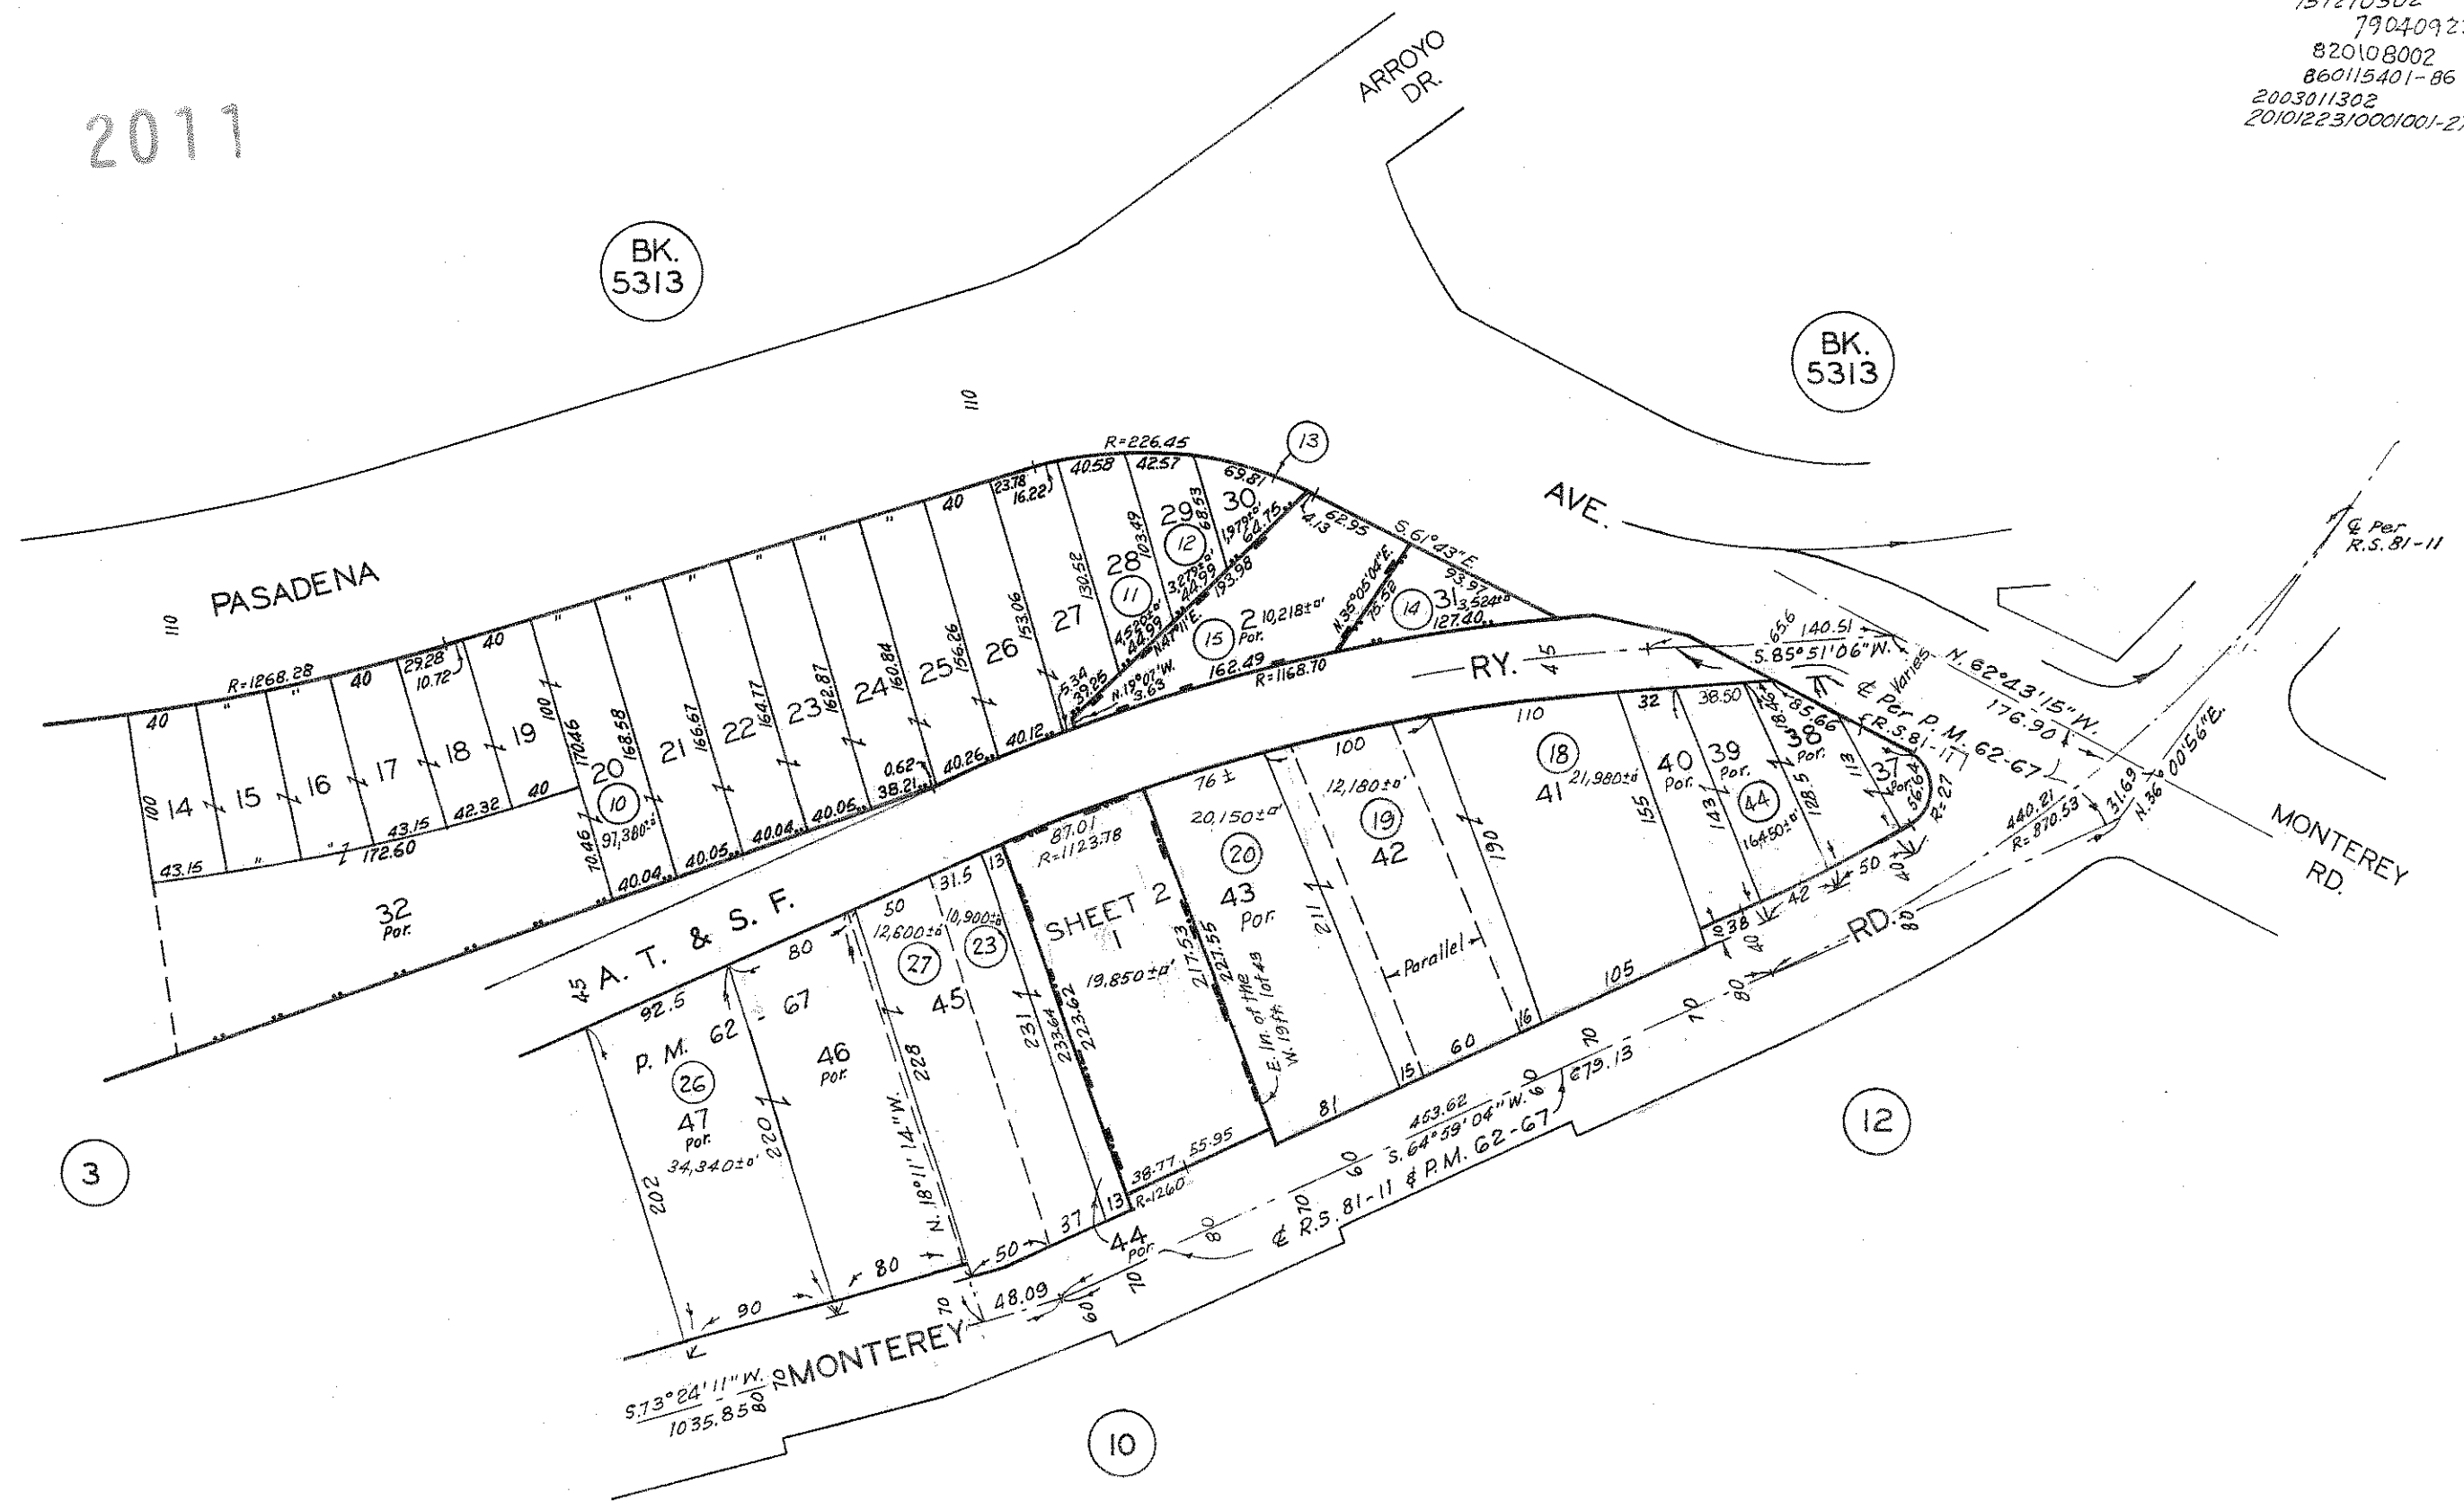

750707002  
751210302  
790409222  
820108002  
860115401-86  
2003011302  
2010122310001001-27

2011

CODE  
9030

LINCOLN PARK M.R. 6-358-359  
RESUBDIVISION BY W. D. LARRABEE OF  
LOTS 22, 23 & 24 OF LINCOLN PARK  
- - - - - M.R. 55-61  
TRACT NO. 8028 .. M.B. 85-55-56

CONDOMINIUM  
TRACT NO. 40714 M. B. 991-97-98

FOR PREV. ASSMIT SEE:  
5313 - 7 & 9